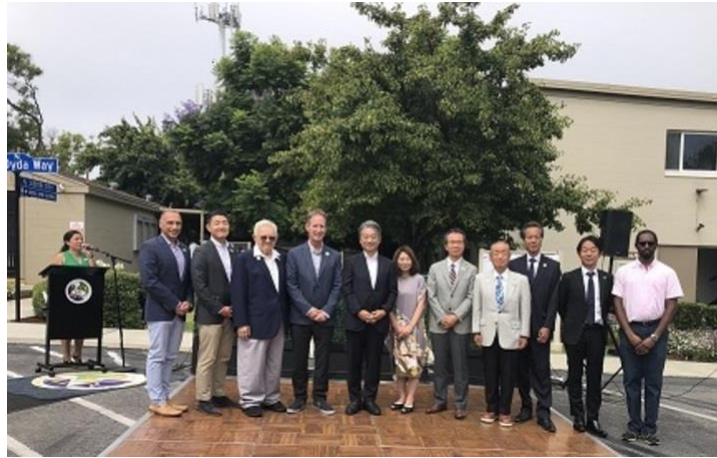

from the standpoint of their career experience, but they also spoke on the importance of diverse voices and perspectives in storytelling. Consul General Sone spoke as well that evening, touching on the strides Japan has been making to pursue gender equality, and support an overall greater empowerment of women in the country.

Sister City Relations

[Rancho Palos Verdes, Sakura City Mark 3 Years of Sister City Ties](#)

On Aug. 5, Consul General Sone and Mrs. Sone attended the Rancho Palos Verdes-Sakura Sister City Celebration, which marked three years since they became sister cities. Consul General Sone congratulated both cities and acknowledged their mayors, officials and citizens for their hard work and steadfast dedication to the friendship.

Entertainment, culture & others